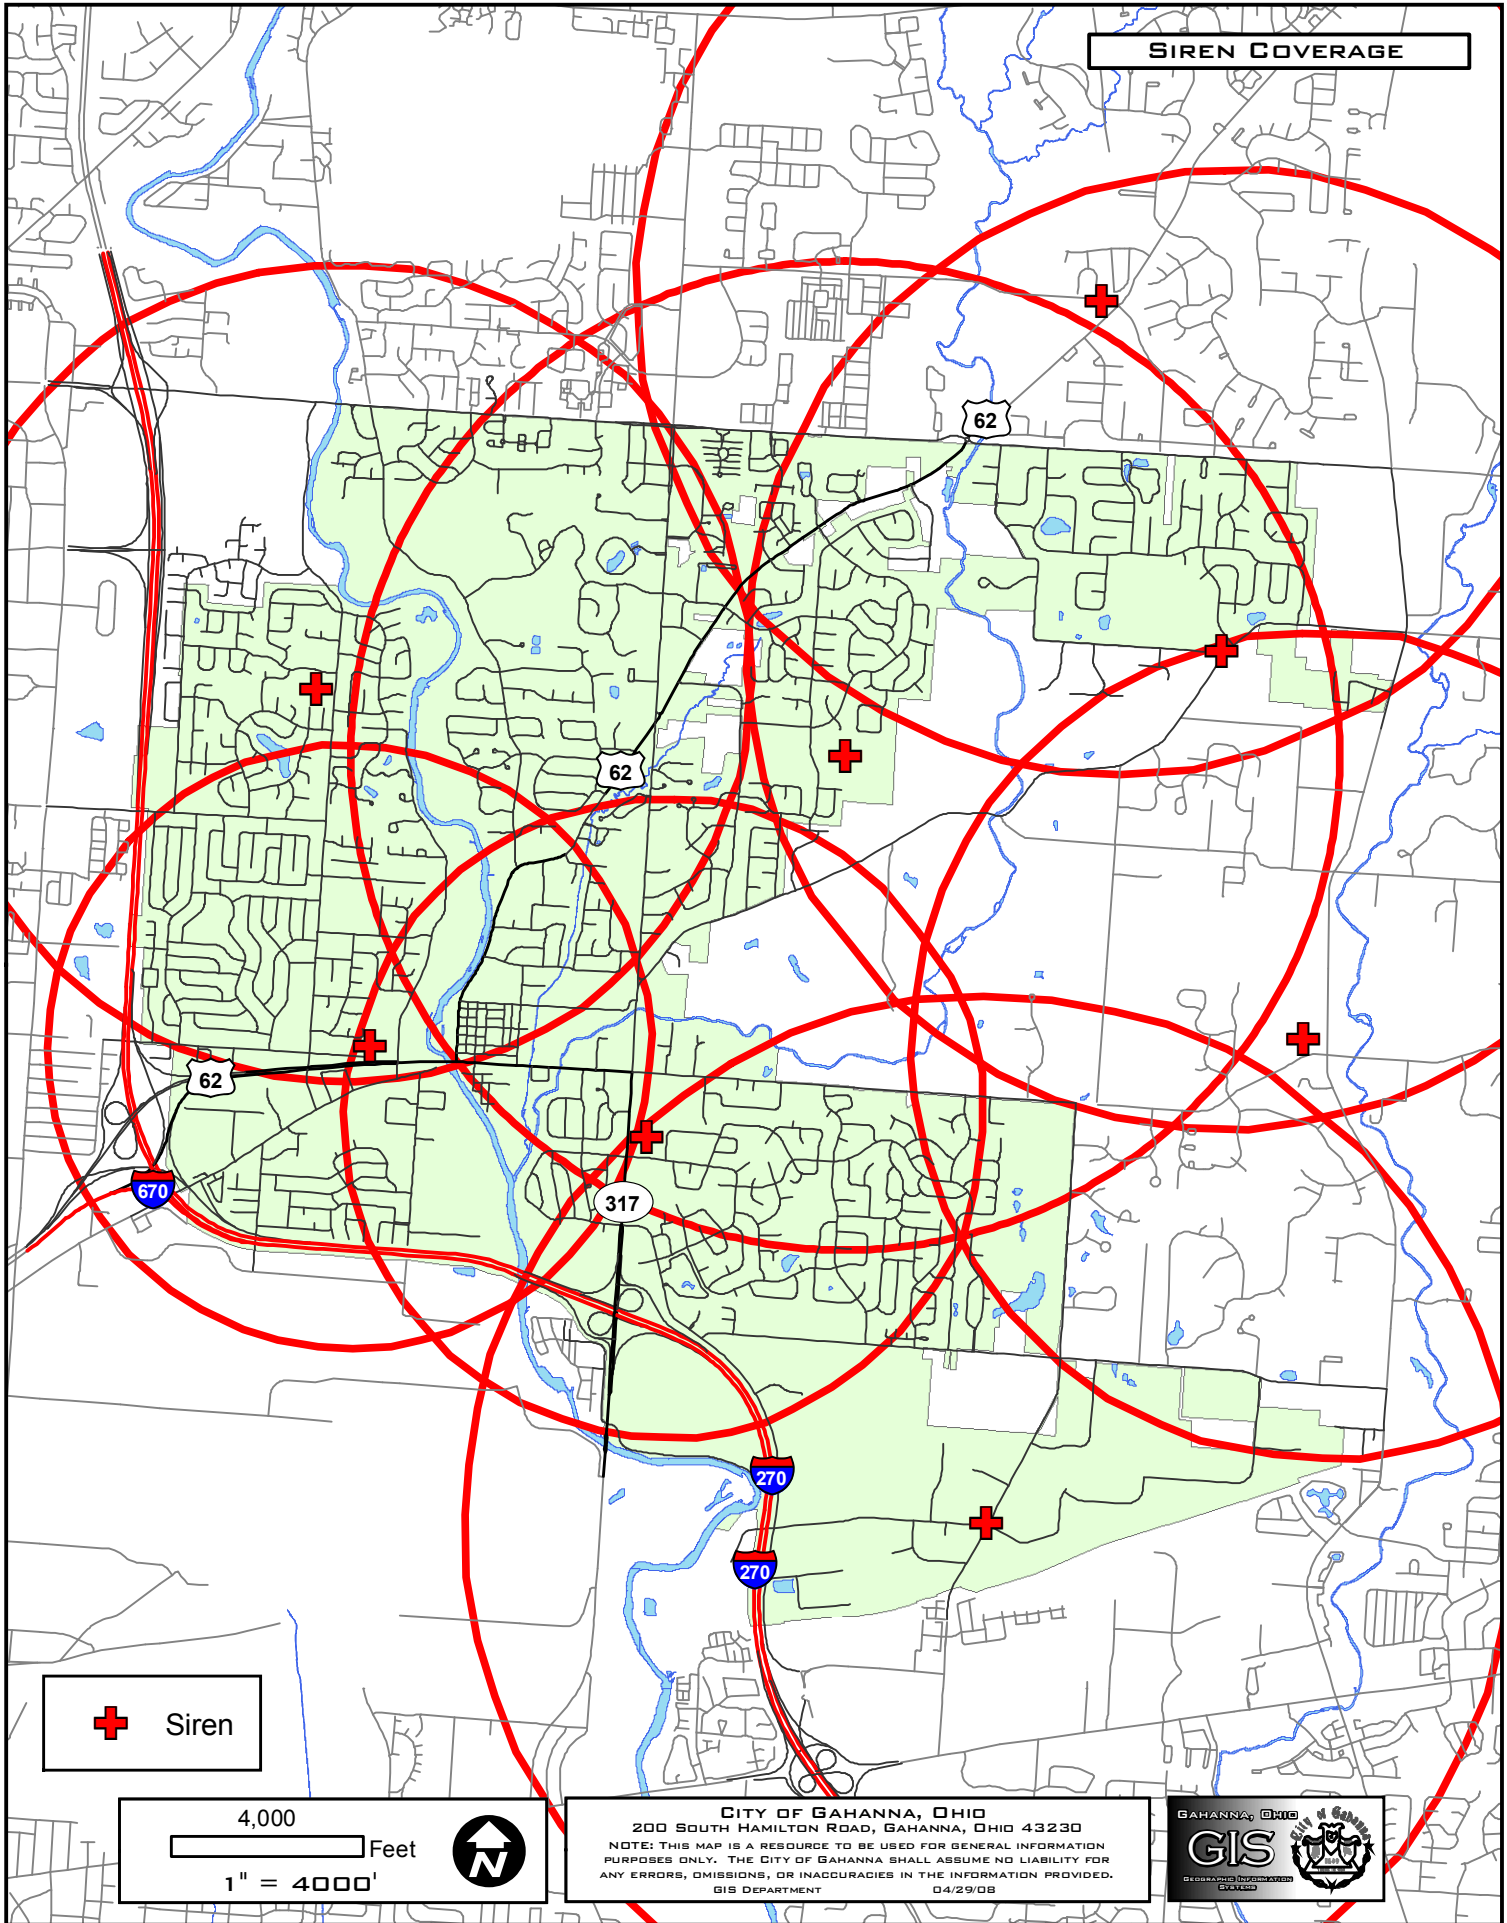

SIREN COVERAGE

 Siren

4,000
Feet
1" = 4000'

CITY OF GAHANNA, OHIO
200 SOUTH HAMILTON ROAD, GAHANNA, OHIO 43230
NOTE: THIS MAP IS A RESOURCE TO BE USED FOR GENERAL INFORMATION PURPOSES ONLY. THE CITY OF GAHANNA SHALL ASSUME NO LIABILITY FOR ANY ERRORS, OMISSIONS, OR INACCURACIES IN THE INFORMATION PROVIDED.
GIS DEPARTMENT 04/29/08